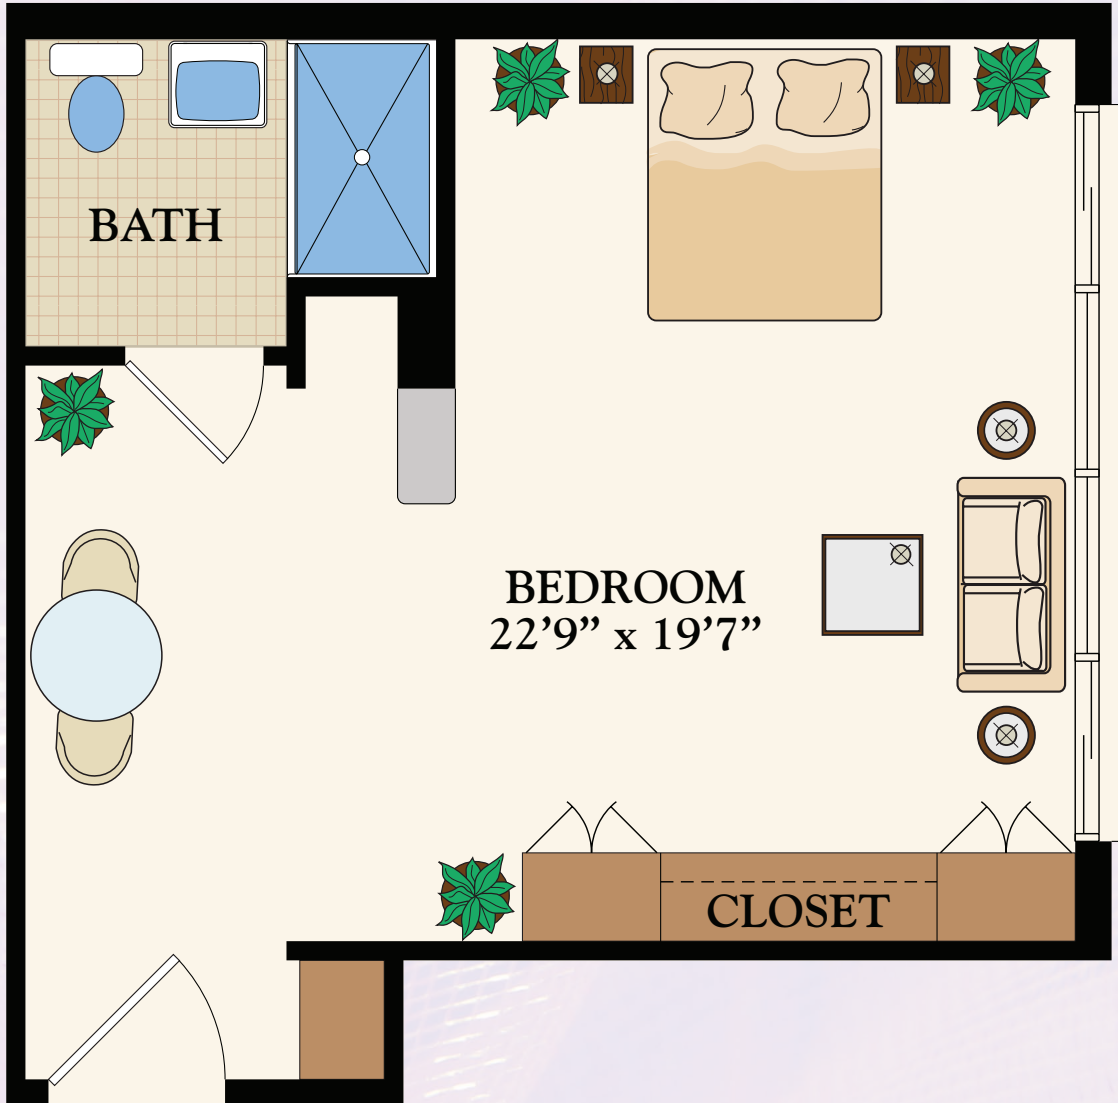

LILAC MEMORY CARE

GARDENIA

284 Square Feet

111 Moorings Park Drive, Naples, Florida 34105
239.643.9136 | 866.802.4302 | www.MooringsPark.org

LILAC MEMORY CARE

JASMINE

470 Square Feet

111 Moorings Park Drive, Naples, Florida 34105
239.643.9136 | 866.802.4302 | www.MooringsPark.org